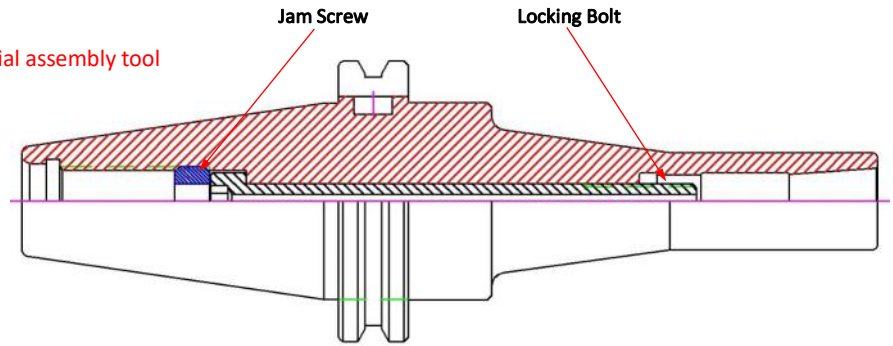

MX - Mini Chuck Replacement Parts

- Select replacement Locking Bolt by Holder #
- Replacement Locking Bolts are coolant thru
- * -FM series is front mounting, requires special assembly tool

Holder #	Locking Bolt #	Jam Screw #
BT30-MX06-090	MX/MXCS M06X056C HEX5	JAM-NUT BT30
BT30-MX08-090	MX/MXCS M08X060-10.0 HEX5	JAM-NUT BT30
BT30-MX12-105	MX/MXCS M10X025-13.0 HEX5	JAM-NUT BT30-FM*
BT40-MX06-085	MX/MXCS M06X056C HEX5	JAM-NUT BT40
BT40-MX06-150	MX/MXCS M06X091C HEX5	JAM-NUT BT40X60
BT40-MX08-085	MX/MXCS M08X060-13.0 HEX5	JAM-NUT BT40
BT40-MX08-120	MX/MXCS M08X090-13.0 HEX5	JAM-NUT BT40
BT40-MX08-150	MX/MXCS M08X120-13.0 HEX5	JAM-NUT BT40
BT40-MX12-090	MX/MXCS M10X060-13.0 HEX5	JAM-NUT BT40
BT40-MX12-120	MX/MXCS M10X090-13.0 HEX5	JAM-NUT BT40
CAT40-MX06-085	MX/MXCS M06X056C HEX5	JAM-NUT CAT40
CAT40-MX06-120	MX/MXCS M06X091C HEX5	JAM-NUT CAT40X30
CAT40-MX06-150	MX/MXCS M06X091C HEX5	JAM-NUT CAT40X60
CAT40-MX08-085	MX/MXCS M08X060-13.0 HEX5	JAM-NUT CAT40
CAT40-MX08-120	MX/MXCS M08X090-13.0 HEX5	JAM-NUT CAT40
CAT40-MX08-150 N	MX/MXCS M08X124-13.0 HEX5	JAM-NUT CAT40
CAT40-MX08-150 P	MX/MXCS M08X124-13.0 HEX5	JAM-NUT CAT40
CAT40-MX12-090	MX/MXCS M10X060-13.0 HEX5	JAM-NUT CAT40
CAT40-MX12-120	MX/MXCS M10X090-13.0 HEX5	JAM-NUT CAT40
CAT50-MX08-110	MX/MXCS M08X090-13.0 HEX5	JAM-NUT CAT50
CAT50-MX08-165	MX/MXCS M08X120-13.0 HEX5	JAM-NUT CAT50
CAT50-MX08-225 D	MX/MXCS M08X120-13.0 HEX5	JAM-NUT CAT50
CAT50-MX08-225 P	MX/MXCS M08X190-13.0 HEX5	JAM-NUT CAT50
CAT50-MX12-105	MX/MXCS M10X090-13.0 HEX5	JAM-NUT CAT50
CAT50-MX12-120	MX/MXCS M10X120-13.0 HEX5	JAM-NUT CAT50
CAT50-MX12-165 D	MX/MXCS M10X120-13.0 HEX5	JAM-NUT CAT50
CAT50-MX12-165 P	MX/MXCS M10X090-13.0 HEX5	JAM-NUT CAT50
HSK63A-MX06-100	MX/MXCS M06X035C HEX5	JAM-NUT BT40
HSK63A-MX08-100	MX/MXCS M08X020-13.0 HEX5	JAM-NUT BT40
HSK63A-MX12-110	MX/MXCS M10X025-13.0 HEX5	JAM-NUT BT40
S050-MX06-0400	MX/MXCS M06X064C HEX5	JAM-NUT S050
S050-MX06-0600	MX/MXCS M06X115C HEX5	JAM-NUT S050
S075-MX08-0600	MX/MXCS M08X090-10.0 HEX5	JAM-NUT BT30
S075-MX08-0800	MX/MXCS M08X120-10.0 HEX5	JAM-NUT BT30
S075-MX08-1000	MX/MXCS M08X171-10.0 HEX5	JAM-NUT BT30
S100-MX12-0600	MX/MXCS M10X090-13.0 HEX5	JAM-NUT BT40
S100-MX12-0800	MX/MXCS M10X120-13.0 HEX5	JAM-NUT BT40